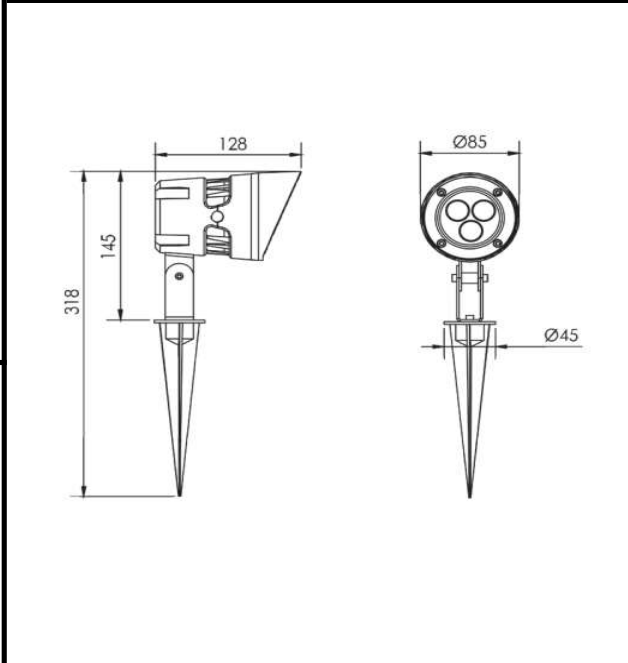

Sovitron Interior Pvt.Ltd.

|                    |                              |
|--------------------|------------------------------|
| <b>Model Name</b>  | GOTHIC-1105S/DL-OSL-1105SA-3 |
| <b>Description</b> | Flood light                  |

| Technical description | Image |
|-----------------------|-------|
|-----------------------|-------|

|                            |   |
|----------------------------|---|
| <b>Dimension</b>           | Dia=85mm<br>L=128mm<br>H=145mm              |
| <b>Frame</b>               | Aluminium Die-cast                          |
| <b>Color Tempertaure</b>   | 4000K                                       |
| <b>Power</b>               | 3.5 W                                       |
| <b>Total Luminous Flux</b> | 227 lm                                      |
| <b>Efficacy</b>            | 65 lm/W                                     |
| <b>IP rating</b>           | 66  |
| <b>Beam angle</b>          | 5,12.5, 20, 30, 45,<br>60,15X30,10X60Degree |
| <b>Color Rendering</b>     | ≥80   |
| <b>Mounting</b>            | Spike Mounted                               |
| <b>Optics</b>              | Lens & Clear Glass                          |
| <b>Dimming</b>             | NON-Dimmable                                |
| <b>Operating Voltage</b>   | 220-240 VAC                                 |
| <b>Standard Lifetime</b>   | L70 minimum at 50,000<br>burning hours      |

**Dimension diagram**

**Remarks:-**